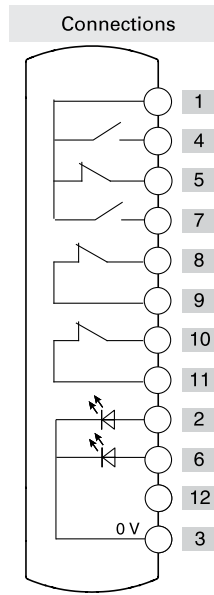

Illuminated selector switch  
2 positions  
∨

Non-illuminated button  
spring-return

Illuminated button  
spring-return

Emergency push button

	Contacts	Diagram
Device 1	1NO	
Device 2	1NC	
Device 3	1NO	
Device 4	2NC	

Connector	Cable length 0.2m and 12 pole M12 connector on the side	
-----------	---	--