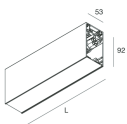

HERO B: MOD.CIECO 1680 CAP

1087A8.21