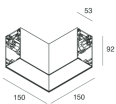

HERO B: MOD.CIECO ANG.SX 150 CAP

1087A4.21