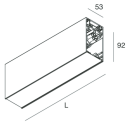

HERO B

1087B6.21

novalux
ITALIAN LIGHTING DESIGN SINCE 1948

COMPLETION ACCESSORIES

HERO B: MOD.CIECO 250 CAP

1087A3.21