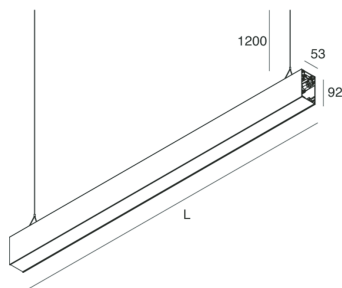

Novalux S.r.l. via Marzabotto, 2 40050 Funo di Argelato (BO) Italy
Tel: +39 051 860558 · Fax +39 051 6647859 · Mail: info@novalux.it · VAT number 00536541204 · novalux.com
Company subject to the management and coordination by SLV GmbH

This technical data sheet is owned by Novalux S.r.l., all rights reserved. Novalux S.r.l. reserves the right to make changes without prior notice.