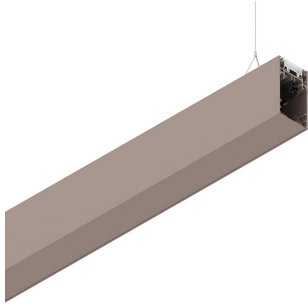

HERO B

1087B6.21

novalux
ITALIAN LIGHTING DESIGN SINCE 1948

Features

Use: Indoor
Type of installation: SUSPENDED
Emission: INDIRECT
Optics: OPAL
Colour: CAPPUCCINO
Dimming: DALI
Emergency: NO
L: 1120mm
A: 53mm
H: 92mm
Made in: ITALY
Warranty: 5 years
Weight: 4kg