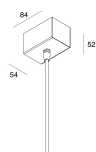

## MOUNTING ACCESSORIES

---

P-30: ROSONE CARTON. ALIM L=1200 3P BIA

**103319.01**

---

P-30: ROSONE LATER. ALIM L=1200 3P BIA

**103320.01**

---