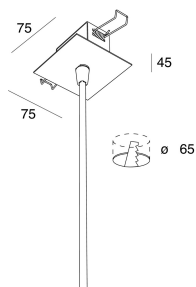

P-30 READY

103346.01

novalux
ITALIAN LIGHTING DESIGN SINCE 1948

MOUNTING ACCESSORIES

P-30: ROSONE CARTON. ALIM L=1200 3P BIA

103319.01

P-30: ROSONE LATER. ALIM L=1200 3P BIA

103320.01