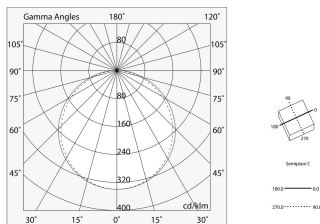

## Features

Use: Indoor  
Type of installation: WALL, CEILING MOUNTED  
Emission: DIRECT  
Optics: OPAL  
Colour: WHITE  
Dimming: ON/OFF  
Emergency: NO  
L: 1630mm  
A: 830mm  
H: 31mm  
Made in: ITALY  
Warranty: 5 years  
Weight: 8kg

## Tech data

Luminaire input power: 56W  
Luminaire luminous flux: 6360lm  
IP: 40  
Insulation class: I  
Supply voltage: 220-240V 50/60Hz  
SELV: Si