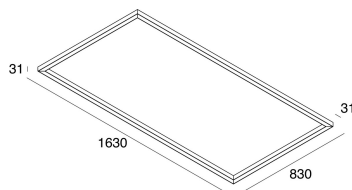

## Features

Use: Indoor  
Type of installation: WALL, CEILING MOUNTED  
Emission: DIRECT  
Optics: OPAL  
Colour: WHITE  
Dimming: ON/OFF  
Emergency: NO  
L: 1630mm  
A: 830mm  
H: 31mm  
Made in: ITALY  
Warranty: 5 years  
Weight: 8kg