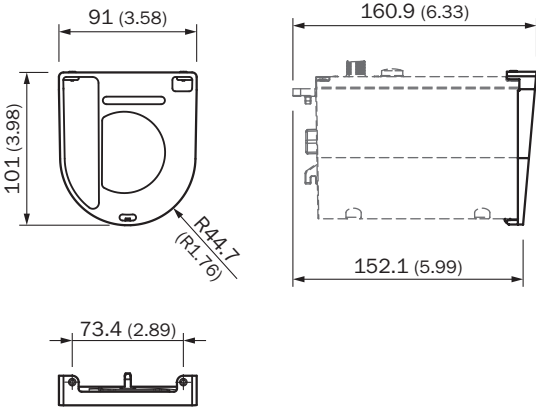

Dimensional drawing (Dimensions in mm (inch))

SICK AT A GLANCE

SICK is one of the leading manufacturers of intelligent sensors and sensor solutions for industrial applications. A unique range of products and services creates the perfect basis for controlling processes securely and efficiently, protecting individuals from accidents and preventing damage to the environment.