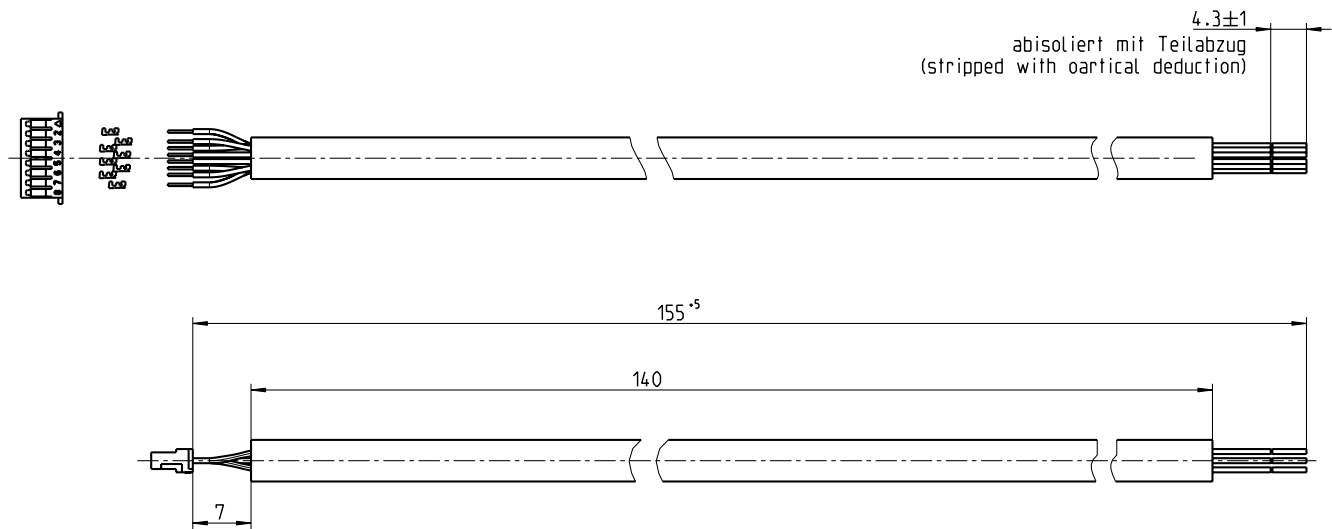

Detailed technical data

Technical specifications

Connection type head A	Female connector, JST, 8-pin, straight
Connection type head B	Flying leads
Cable	0.2 m, 8-wire
Conductor cross section	0.15 mm ²
Shielding	Unshielded
Signal type	HIPERFACE®
Specialty	With eloksil tube, length 155 mm, wires copper blank

Dimensional drawing (Dimensions in mm (inch))

PIN assignment

Farbe/color	Steckerleiste/ connector female Pos. 100/8-polig
rot/red	1
weiss/white	2
braun/brown	3
rosa/pink	4
schwarz/black	5
blau/blue	6
grau/grey	7
gruen/green	8