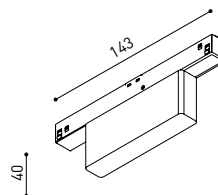

TRACK 48V Wireless Control

0434-01-31- | W | N | Casambi/AAG Stucchi App