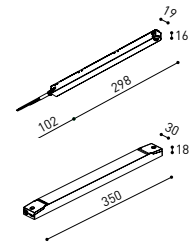

## TRACK 48V SURFACE SHORT

TRACK 48V SURFACE SHORT 1m	A338-21-00-	WT	NT
TRACK 48V SURFACE SHORT 2m	A338-22-00-	WT	NT
TRACK 48V SURFACE SHORT 3m	A338-23-00-	WT	NT
TRACK 48V SURFACE SHORT Corner 90° One Plane	A338-24-00-	WT	NT

		P	V	D
CONSTANT VOLTAGE LED POWER SUPPLY	0434-01-61*	100W	48V	298 x 16 x 19 mm
	0434-01-62	150W	48V	350 x 30 x 18 mm

220 V ~  
240

\*To be installed inside the track.

## DROP VOLTAGE TABLE

POWER [W]	CABLE SECTION [mm <sup>2</sup> ]	CABLE LENGTH (m)			
		5	10	20	30
100	0,75	50	50	X	X
	1,5	50	50	40	25
150	0,75	40	15	X	X
	1,5	50	40	20	X