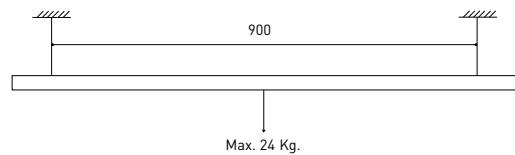

		P	V	D
CONSTANT VOLTAGE LED POWER SUPPLY	0434-01-61*	100W	48V	298 x 16 x 19 mm
	0434-01-62	150W	48V	350 x 30 x 18 mm

220 V ~  
240

\*To be installed inside the track.

## DROP VOLTAGE TABLE

POWER [W]	CABLE SECTION [mm <sup>2</sup> ]	CABLE LENGTH (m)			
		5	10	20	30
100	0,75	50	50	X	X
	1,5	50	50	40	25
150	0,75	40	15	X	X
	1,5	50	40	20	X