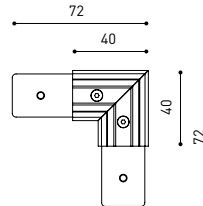

TRACK 48V SURFACE SHORT

Corner 90° One Plane

*Electrical connection not included

TRACK 48V SURFACE SHORT

TRACK 48V SURFACE SHORT 1m	A338-21-00-	WT	NT
TRACK 48V SURFACE SHORT 2m	A338-22-00-	WT	NT
TRACK 48V SURFACE SHORT 3m	A338-23-00-	WT	NT
TRACK 48V SURFACE SHORT Corner 90° One Plane	A338-24-00-	WT	NT

		P	V	D
CONSTANT VOLTAGE LED POWER SUPPLY	0434-01-61*	100W	48V	298 x 16 x 19 mm
	0434-01-62	150W	48V	350 x 30 x 18 mm

220 V ~
240

*To be installed inside the track.