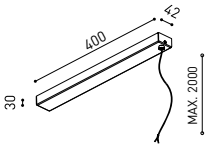

SUSPENSION SHORT 48V

TRACK 48V Wired Power Supply Case

A338-00-25- | NT | WT | 150 W NO DIM

A338-00-26- | NT | WT | 150 W DIM

220 V ~ 240 V

INCL

TRACK 48V SURFACE Suspension Kit (2 units)

A338-00-15- | WT | NT |