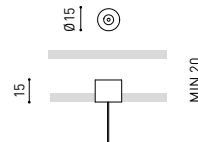

WIRE TRIMLESS ACCESSORIES

FEED

MAINS TRIMLESS\*

A023-00-01- | W | N | NO DIM

MAINS THICK TRIMLESS\*

A023-00-02- | W | N | DIM

FASTENING

STEEL CABLE TRIMLESS\*

A023-00-05- | W | N |

MAINS TRIMLESS

MAINS THICK TRIMLESS

STEEL CABLE TRIMLESS

COLOUR | N ■ RAL 9005 | W □ RAL 9016 | NT ■ RAL 9005 | WT □ RAL 9016 |

\* AS MANY PIECES AS NEEDED ACCORDING TO YOUR PRODUCT