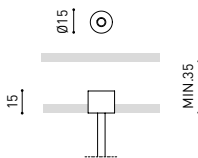

WIRE TRIMLESS ACCESSORIES

FEED

MAINS TRIMLESS\*

A023-00-01- | W | N | NO DIM

MAINS THICK TRIMLESS\*

A023-00-02- | W | N | DIM

FASTENING

STEEL CABLE TRIMLESS\*