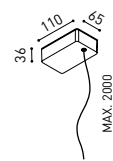

SUSPENSION SHORT 48V

TRACK 48V Wired Power Supply Case

A338-00-25- | NT | WT | 150 W NO DIM

A338-00-26- | NT | WT | 150 W DIM

220 V ~ 240 V

INCL

TRACK 48V SURFACE Suspension Kit (2 units)

A338-00-15- | WT | NT |