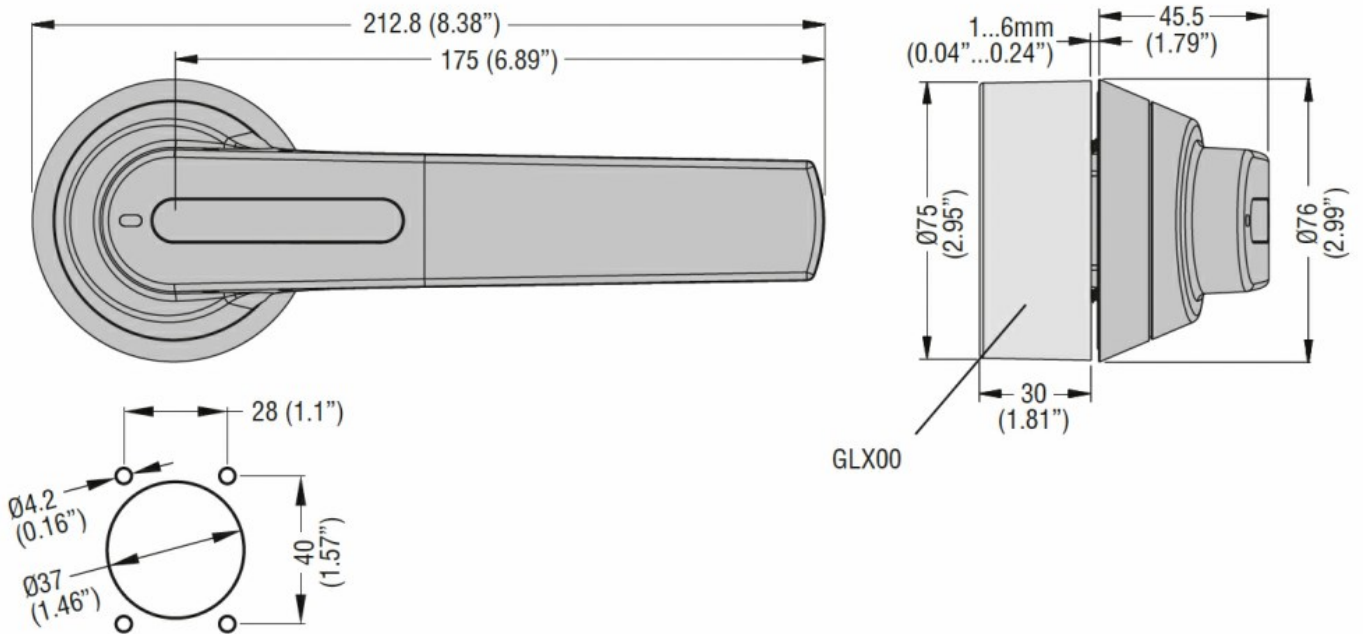

Product designation
Product type designation

Handle
GLX6

Dimensions

Certifications and compliance

Compliance

IEC/EN 60947-1
IEC/EN 60947-3

Certifications

cULus

ETIM classification

ETIM 8.0

EC000230 -
Door coupling
handle for
switchgear