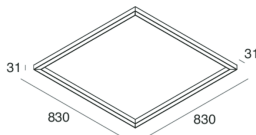

P-30 READY

103338.21

novalux
ITALIAN LIGHTING DESIGN SINCE 1948

Features

Use: Indoor
Type of installation: WALL, CEILING MOUNTED
Emission: DIRECT
Optics: OPAL
Colour: CAPPUCCINO
Dimming: ON/OFF
Emergency: NO
L: 830mm
A: 830mm
H: 31mm
Made in: ITALY
Warranty: 5 years
Weight: 5.2kg