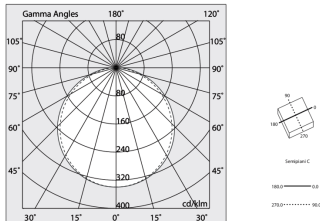

P-30 READY

103338.21

novalux
ITALIAN LIGHTING DESIGN SINCE 1948

Features

Use: Indoor
Type of installation: WALL, CEILING MOUNTED
Emission: DIRECT
Optics: OPAL
Colour: CAPPUCCINO
Dimming: ON/OFF
Emergency: NO
L: 830mm
A: 830mm
H: 31mm
Made in: ITALY
Warranty: 5 years
Weight: 5.2kg