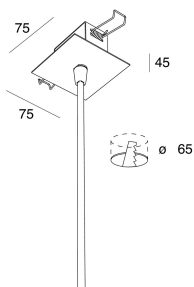

P-30 READY

103338.21

novalux
ITALIAN LIGHTING DESIGN SINCE 1948

MOUNTING ACCESSORIES

P-30: ROSONE CARTON. ALIM L=1200 3P BIA

103319.01