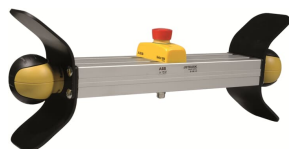

PRODUCT-DETAILS

JSTD25K

JSTD25K Two-Hand device

Informations générales

Extension du type de produit	JSTD25K
Code de produit	2TLA020007R6900
EAN	7350024479690
Description courte	JSTD25K Two-Hand device

Description longue

JSTD25K is a two-hand device with two JSTD1-B Safeball and one emergency stop button Smile 10 EK. The Safeball are mounted on each end of a 44x88 aluminum profile designed for two-hand applications. The emergency stop button is mounted on top. All are pre-wired to a M12-8 male connector. The Safeball are protected by flanges.

The JSTD25 control stations are pre-built two-hand devices offering the good ergonomics of Safeball. They can be used as fixed devices that are easy to install, or as mobile devices. All models are equipped with flanges to protect the Safeball from accidental operation, and from damage if the device is dropped on the floor when used as mobile device.