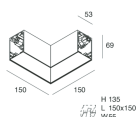

HERO: MOD.CIECO ANG.DX 150 NE

108678.02