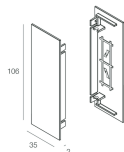

RECTA

111408.01

novalux
ITALIAN LIGHTING DESIGN SINCE 1948

COMPLETION ACCESSORIES

RECTA: COPPIA TESTATE BI

111428.01