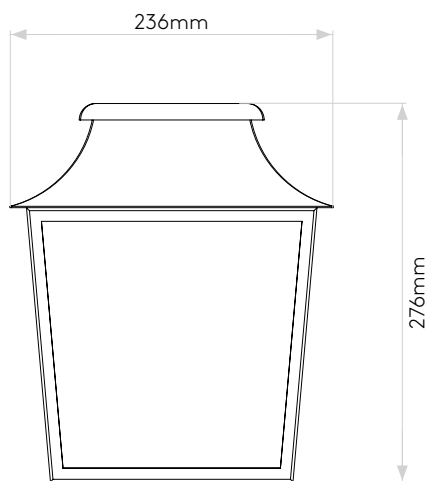

Please note that some dimensions may vary slightly due to manufacturing tolerances, this includes cable entry and fixing holes

Veuillez noter que certaines dimensions peuvent varier légèrement en raison des tolérances de fabrication, y compris l'entrée de câble et les trous de fixation.

Bitte beachten Sie, dass die Maße Fertigungstoleranzen unterliegen und daher in geringem Umfang von der angegebenen Größe abweichen können. Dies gilt auch für Kabeleingänge und Befestigungslöcher.

Si prega notare che possono esserci piccole variazioni in alcune dimensioni dovute alle tolleranze di produzione, queste includono l'ingresso del cavo e i fori di fissaggio.