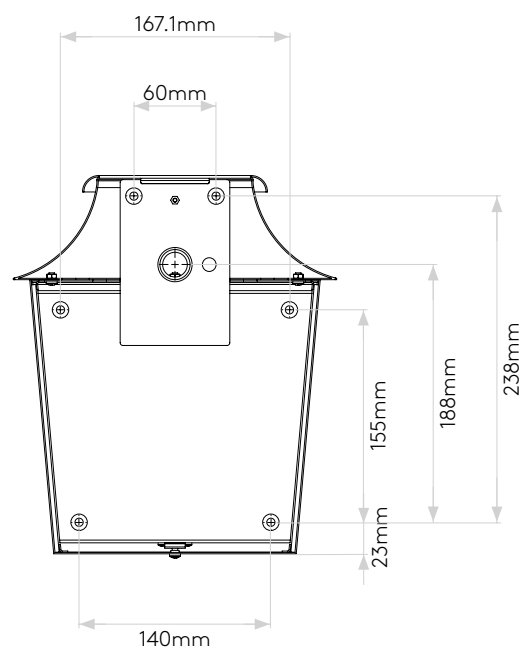

Richmond Wall 235

astro

General

Location:	Exterior
Class:	CE (Class I)
Ip Rating:	IP44
Bathroom Zone:	Zone 2, 3
Driver Required:	No
Installation Orientation:	Wall Mount - Vertical
Main Material:	Metal - Stainless Steel
Dimensions (mm):	H: 276 W: 236 D: 129
Cut Out Hole :	-
Recess Depth (mm):	-
Fire Rating:	-
Cable Length (mm):	-
Gross Weight (kg):	3.8

Lamp

Light Source:	E27/ES
Wattage:	60W
Lamp Included:	No
Maximum Lamp Length (mm):	147
Luminous Flux (lm):	Lamp Dependent
Colour Temp (K):	Lamp Dependent
Cri (Ra):	Lamp Dependent
Macadam Ellipse:	Lamp Dependent
Tilt Adjustable Angle (°):	-
Rotation Adjustable Angle (°):	-
Lifetime (hrs):	Lamp Dependent
Beam Angle (°):	Lamp Dependent

Please note that some dimensions may vary slightly due to manufacturing tolerances, this includes cable entry and fixing holes

Veuillez noter que certaines dimensions peuvent varier légèrement en raison des tolérances de fabrication, y compris l'entrée de câble et les trous de fixation.