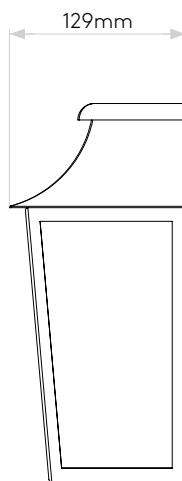

Please note that some dimensions may vary slightly due to manufacturing tolerances, this includes cable entry and fixing holes

Veuillez noter que certaines dimensions peuvent varier légèrement en raison des tolérances de fabrication, y compris l'entrée de câble et les trous de fixation.

Bitte beachten Sie, dass die Maße Fertigungstoleranzen unterliegen und daher in geringem Umfang von der angegebenen Größe abweichen können. Dies gilt auch für Kabeleingänge und Befestigungslöcher.

Si prega notare che possono esserci piccole variazioni in alcune dimensioni dovute alle tolleranze di produzione, queste includono l'ingresso del cavo e i fori di fissaggio.