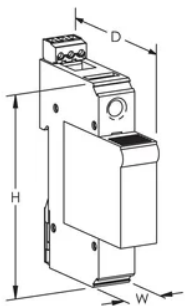

Humidity: 5 – 95

Temperature: -40 à 85°C

Enclosure Material: UL® 94V-0 Thermoplastic

Enclosure Rating: IP 20

Mounting: Profilé de type DIN de 35-mm

Remote Contact Switching Capacity: 0,5 A @ 250 VAC A; 3 A @ 125 V A

Remote Contacts: Oui

Status Indication: Signal mécanique

Depth: 68-mm

Height: 90-mm

Width: 18-mm

Unit Weight: 0,15-kg

Complies With: IEC® 61643-11 Class II; EN 61643-11 Type 2

DIAGRAMS

AVERTISSEMENT

Les produits nVent doivent être installés et utilisés conformément aux consignes figurant dans les fiches d'instructions et les documents de formation des produits nVent. Les fiches d'instructions sont disponibles à l'adresse suivante: www.nvent.com et auprès de votre représentant du service client nVent. Une mauvaise installation, une utilisation incorrecte, une application erronée ou toute autre forme de non-respect scrupuleux des instructions et avertissements de nVent peuvent entraîner un dysfonctionnement du produit, des dommages matériels, des lésions corporelles graves et le décès et/ou annuler votre garantie.