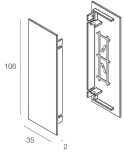

RECTA

111407.02

novalux
ITALIAN LIGHTING DESIGN SINCE 1948

COMPLETION ACCESSORIES

RECTA: COPPIA TESTATE NE

111428.02