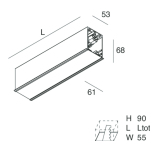

HERO C

108842.02H + 108908.99

novalux
ITALIAN LIGHTING DESIGN SINCE 1948

COMPLETION ACCESSORIES

HERO C: MOD.CIECO 250 NE

108852.02