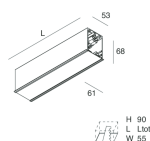

HERO C: MOD.CIECO 1120 NE

108855.02