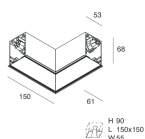

HERO C: MOD.CIECO ANG.SX 150 NE

108853.02