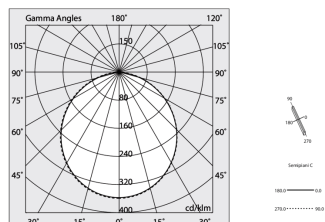

HERO C

108842.02H + 108908.99

novalux
ITALIAN LIGHTING DESIGN SINCE 1948

Features

Use: Indoor
Type of installation: RECESSED INTO PLASTERBOARD
Emission: DIRECT
Optics: OPAL
Colour: BLACK
Dimming: PUSH, DALI
Emergency: NO
L: 589x589mm
A: 61mm
H: 68mm
Made in: ITALY
Warranty: 5 years
Weight: 2.1kg