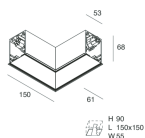

HERO C: MOD.CIECO ANG.DX 150 NE

108854.02