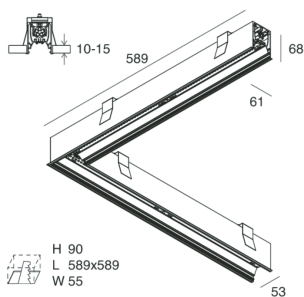

HERO C

108842.02H + 108908.99

novalux
ITALIAN LIGHTING DESIGN SINCE 1948

Features

Use: Indoor
Type of installation: RECESSED INTO PLASTERBOARD
Emission: DIRECT
Optics: OPAL
Colour: BLACK
Dimming: PUSH, DALI
Emergency: NO
L: 589x589mm
A: 61mm
H: 68mm
Made in: ITALY
Warranty: 5 years
Weight: 2.1kg