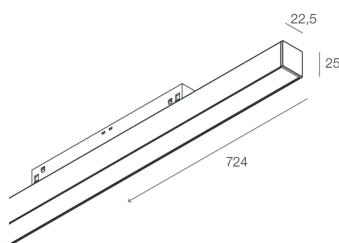

## Features

Use: Indoor  
Type of installation: TRACK  
Emission: DIRECT  
Optics: OPAL  
Beam: 50°  
Colour: WHITE  
Dimming: DALI  
Emergency: NO  
L: 724mm  
Warranty: 5 years  
Weight: 0.47kg

## Tech data

Luminaire input power: 30W  
Luminaire luminous flux: 1710lm  
IP: 20  
Insulation class: III  
Supply voltage: 48 Vdc  
SELV: Si