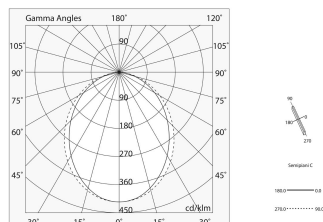

FORTY8 TRACK

108580.01

novalux
ITALIAN LIGHTING DESIGN SINCE 1948

Features

Use: Indoor
Type of installation: TRACK
Emission: DIRECT
Optics: OPAL
Beam: 50°
Colour: WHITE
Dimming: DALI
Emergency: NO
L: 724mm
Warranty: 5 years
Weight: 0.47kg

Tech data

Luminaire input power: 30W
Luminaire luminous flux: 1710lm
IP: 20
Insulation class: III
Supply voltage: 48 Vdc
SELV: Si

Source

Light source: LED
Source power: 25W
Colour temperature: 3000K
CRI: >90
Colour tolerance: 3 Step MacAdam
LED lifespan: 30000h L70 B20

Compliance

CEI EN 60598-1:2015 + A11:2009. IEC 60598-2:2015 2-1

Standards

Photobiological risk: RISK GROUP 0 Certified fixture in EXEMPT GROUP, in accordance with CEI EN 62471:2010-01, IEC TR 62778:2014.

[View more product info](#)

Novalux S.r.l. via Marzabotto, 2 40050 Funo di Argelato (BO) Italy
Tel: +39 051 860558 · Fax +39 051 6647859 · Mail: info@novalux.it · VAT number 00536541204 · novalux.com
Company subject to the management and coordination by SLV GmbH

This technical data sheet is owned by Novalux S.r.l., all rights reserved. Novalux S.r.l. reserves the right to make changes without prior notice.