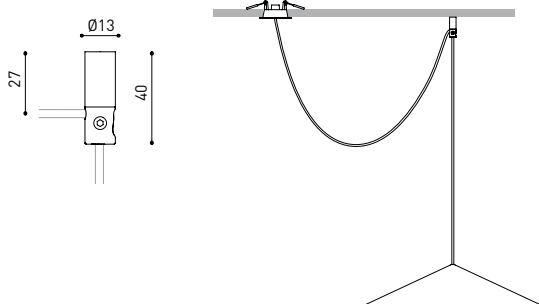

DIMENSIONAL DRAWING