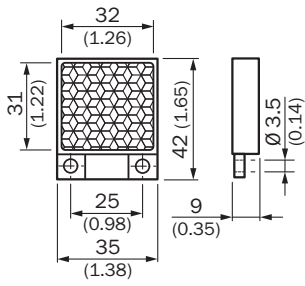

### Detailed technical data

#### Technical specifications

<b>Accessory group</b>	Reflectors
<b>Accessory family</b>	Angular
<b>Description</b>	Rectangular, screw connection
<b>Mounting system type</b>	Screw-on, 2 hole mounting
<b>Ambient operating temperature</b>	-20 °C ... +65 °C
<b>Dimensions</b>	35 mm x 42 mm
<b>Reflective area</b>	31 mm x 32 mm
<b>Material</b>	PMMA/ABS

## Dimensional drawing (Dimensions in mm (inch))