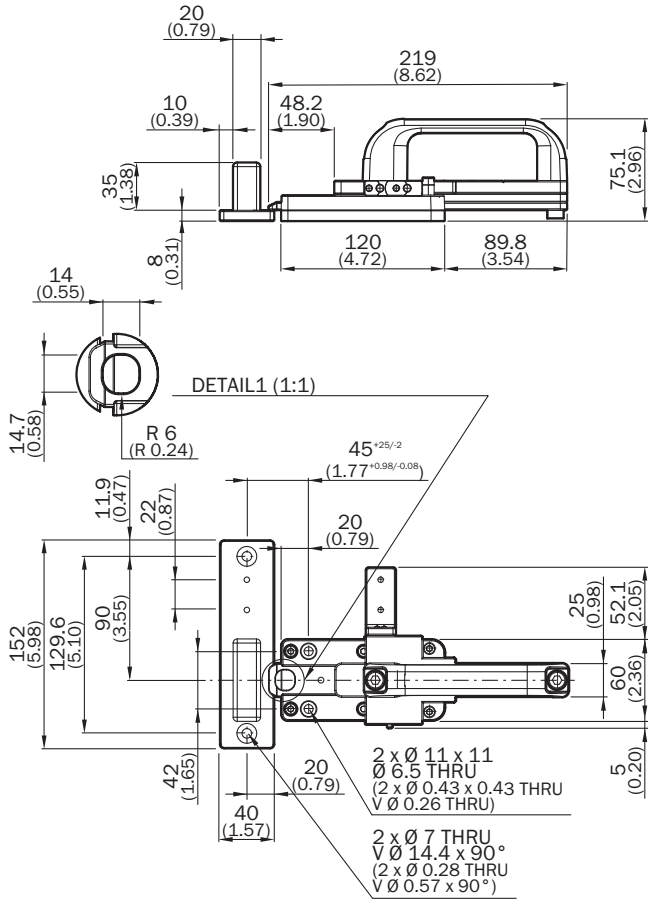

ETIM 7.0	EC002594
ETIM 8.0	EC002594
UNSPSC 16.0901	31161606

Dimensional drawing (Dimensions in mm (inch))