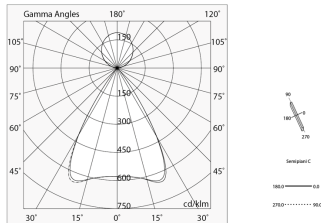

HERO B

108798.20H

novalux
ITALIAN LIGHTING DESIGN SINCE 1948

Features

Use: Indoor
Type of installation: SUSPENDED
Emission: DIRECT/INDIRECT
Optics: MICRO OPTICS
Colour: CAFFE
Dimming: PUSH
Emergency: NO
L: 1428mm
A: 53mm
H: 92mm
Made in: ITALY
Warranty: 5 years
Weight: 5kg

Tech data

Luminaire input power: 69W
Luminaire luminous flux: 6468lm
Direct luminous flux: 3638lm
Indirect luminous flux: 2830lm
IP: 40
Insulation class: I
Supply voltage: 220-240V 50/60Hz
UGR: <19
SELV: Si