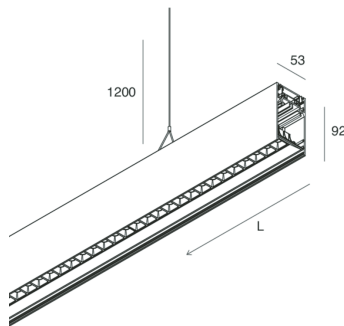

HERO B

108798.20H

novalux
ITALIAN LIGHTING DESIGN SINCE 1948

Features

Use: Indoor
Type of installation: SUSPENDED
Emission: DIRECT/INDIRECT
Optics: MICRO OPTICS
Colour: CAFFE
Dimming: PUSH
Emergency: NO
L: 1428mm
A: 53mm
H: 92mm
Made in: ITALY
Warranty: 5 years
Weight: 5kg

Tech data

Luminaire input power: 69W
Luminaire luminous flux: 6468lm
Direct luminous flux: 3638lm
Indirect luminous flux: 2830lm
IP: 40
Insulation class: I
Supply voltage: 220-240V 50/60Hz
UGR: <19
SELV: Si