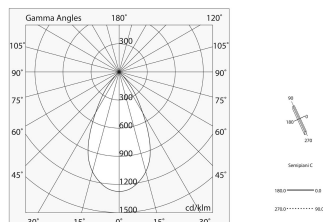

Novalux S.r.l. via Marzabotto, 2 40050 Funo di Argelato (BO) Italy
Tel: +39 051 860558 · Fax +39 051 6647859 · Mail: info@novalux.it · VAT number 00536541204 · novalux.com
Company subject to the management and coordination by SLV GmbH

This technical data sheet is owned by Novalux S.r.l., all rights reserved. Novalux S.r.l. reserves the right to make changes without prior notice.