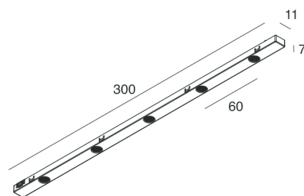

Novalux S.r.l. via Marzabotto, 2 40050 Funo di Argelato (BO) Italy
Tel: +39 051 860558 · Fax +39 051 6647859 · Mail: info@novalux.it · VAT number 00536541204 · novalux.com
Company subject to the management and coordination by SLV GmbH

This technical data sheet is owned by Novalux S.r.l., all rights reserved. Novalux S.r.l. reserves the right to make changes without prior notice.