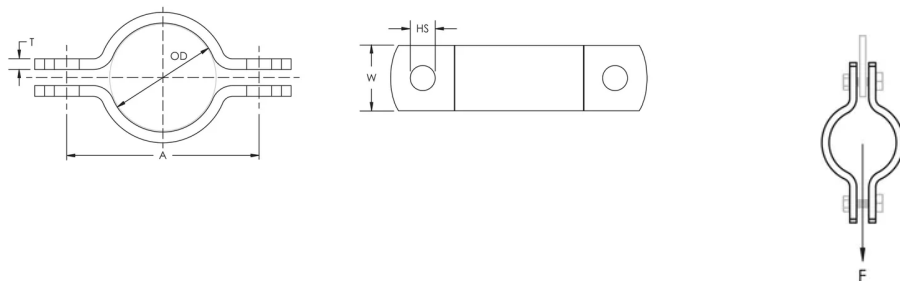

ADDITIONAL PRODUCT DETAILS

Static load refers to a complete set of Heavy Duty Pipe Clamps held in place with indicated screws per ISO 4014 and corresponding hex nuts per ISO 4032 (for further information, please refer to Standard SSG 7075E).

DIAGRAMS

AVERTISSEMENT

Les produits nVent doivent être installés et utilisés conformément aux consignes figurant dans les fiches d'instructions et les documents de formation des produits nVent. Les fiches d'instructions sont disponibles à l'adresse suivante: www.nvent.com et auprès de votre représentant du service client nVent. Une mauvaise installation, une utilisation incorrecte, une application erronée ou toute autre forme de non-respect scrupuleux des instructions et avertissements de nVent peuvent entraîner un dysfonctionnement du produit, des dommages matériels, des lésions corporelles graves et le décès et/ou annuler votre garantie.

Amérique du Nord

+1.800.753.9221

Option 1 – Customer Care

Option 2 – Technical Support

Europe

Netherlands:

+31 800-0200135

France:

+33 800 901 793

Europe

Germany:

800 1890272

Other Countries:

+31 13 5835404

APAC

Shanghai:

+ 86 21 2412 1618/19

Sydney:

+61 2 9751 8500

Our powerful portfolio of brands:
nVent.com **CADDY ERICO HOFFMAN RAYCHEM SCHROFF**
TRACER