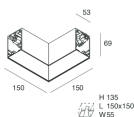

HERO: MOD.CIECO ANG.DX 150 NE

108678.02