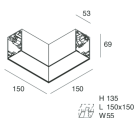

HERO: MOD.CIECO ANG.SX 150 NE

108677.02