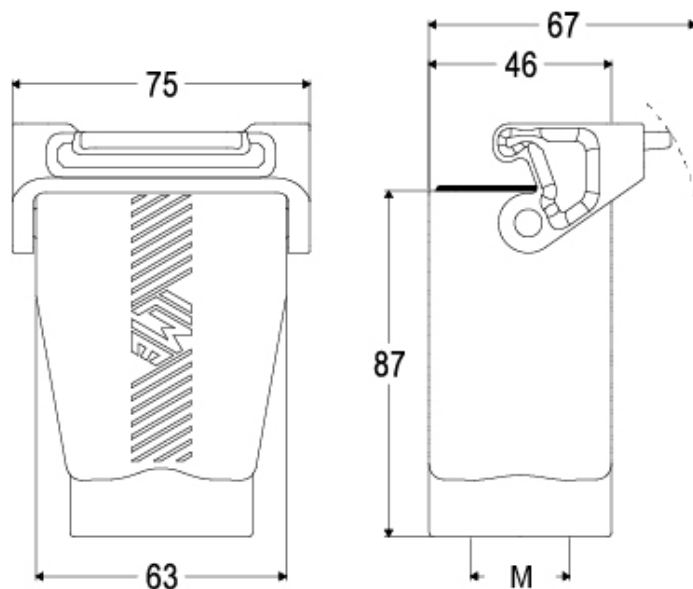

Technical data

IP degree of protection IP66 / IP69

Further technical details

Weight	100,00 g
Operating temperature range (min, max)	-40°C ... +70°C

Material properties

Main material	Polypropylene (PP)
Other materials	Lever: Polypropylene (PP), metal-detectable Gasket: HNBR
Colour	RAL 7012 grey, RAL 5005 blue
RoHs conformity	Compliant
China RoHs - EFUP	E
REACH SVHC substances	No

General ordering information

EAN13 code	8015747149594
eCl@ss 8.1	27440202
ETIM 7.0	EC000437

Packaging Information

Packaging length	305,00 mm
Packaging height	180,00 mm
Packaging width	275,00 mm
Packaging weight	2,11 kg
Packaging volume	15,10 dm ³
Packaging description	Carton box
Packaging quantity	20 Pcs
Packaging EAN code	8015747260848
Sub-packaging weight	0,53 kg
Sub-packaging description	Plastic packaging
Sub-packaging quantity	5 Pcs
Sub-packaging EAN barcode	8015747149907

Part number

TAVH 06 LG32

Catalogue drawings

Notes

Dimensions shown in mm are not binding and may be changed without notice.
