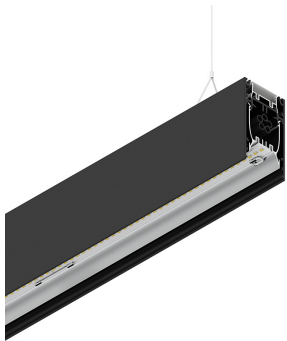

## Features

Use: Indoor  
Type of installation: SUSPENDED  
Emission: DIRECT/INDIRECT  
Colour: BLACK  
Dimming: PUSH  
Emergency: NO  
L: 1120mm  
A: 53mm  
H: 92mm  
Made in: ITALY  
Warranty: 5 years  
Weight: 4kg

## Tech data

Luminaire input power: 48.5W  
Indirect luminous flux: 2076lm  
IP: 40  
Insulation class: I  
Supply voltage: 220-240V 50/60Hz  
SELV: Si