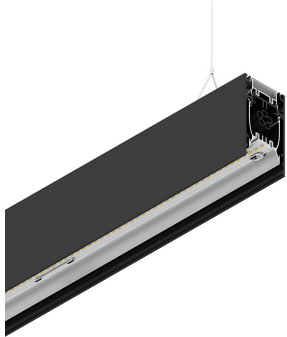

HERO B

108777.02H

novalux
ITALIAN LIGHTING DESIGN SINCE 1948

Features

Use: Indoor
Type of installation: SUSPENDED
Emission: DIRECT/INDIRECT
Colour: BLACK
Dimming: PUSH
Emergency: NO
L: 1120mm
A: 53mm
H: 92mm
Made in: ITALY
Warranty: 5 years
Weight: 4kg

Tech data

Luminaire input power: 48.5W
Indirect luminous flux: 2123lm
IP: 40
Insulation class: I
Supply voltage: 220-240V 50/60Hz
SELV: Si

Source

Light source: LED
Source power: 43W
Colour temperature: 3000K
CRI: >90
Colour tolerance: 3 Step MacAdam
LED lifespan: 50000h L80 B20