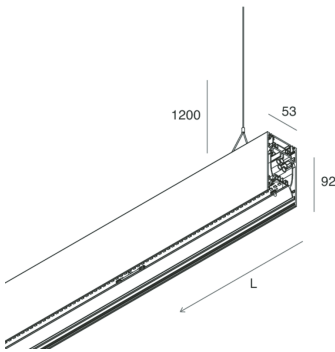

HERO B

108777.02H

novalux
ITALIAN LIGHTING DESIGN SINCE 1948

Features

Use: Indoor
Type of installation: SUSPENDED
Emission: DIRECT/INDIRECT
Colour: BLACK
Dimming: PUSH
Emergency: NO
L: 1120mm
A: 53mm
H: 92mm
Made in: ITALY
Warranty: 5 years
Weight: 4kg