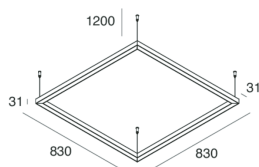

Novalux S.r.l. via Marzabotto, 2 40050 Funo di Argelato (BO) Italy
Tel: +39 051 860558 · Fax +39 051 6647859 · Mail: info@novalux.it · VAT number 00536541204 · novalux.com
Company subject to the management and coordination by SLV GmbH

This technical data sheet is owned by Novalux S.r.l., all rights reserved. Novalux S.r.l. reserves the right to make changes without prior notice.