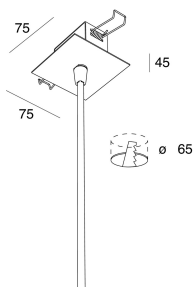

P-30 READY

103335.20

novalux
ITALIAN LIGHTING DESIGN SINCE 1948

MOUNTING ACCESSORIES

P-30: ROSONE CARTON. ALIM L=1200 3P BIA

103319.01