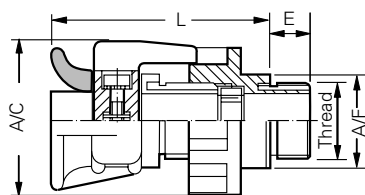

Trumpet shaped cable gland

Technical data

Ex-e Trumpet shaped cable gland

Marking accd. to 2014/34/EU	⊕ II 2 G Ex e II / ⊕ II 2 D Ex tD A21 IP66
EC-Type Examination Certificate	PTB 00 ATEX 3121
IEC-Ex Certificate of Conformity	IECEx BKI 08.0007
Marking accd. to IECEx	Ex e II / Ex tD A21 IP66 T85°C
Permissible ambient temperature	-40 °C up to +85 °C
Degree of protection accd. to EN 60529	IP66
Enclosure material	Polyamide

Ordering details

Thread	A/C mm	L mm	E mm	Ø Cable mm	A/F mm	Weight approx. kg	OU	Order No.
<b>Ordering details Trumpet shaped cable gland</b>								
M20 x 1.5	47	64	15	8 – 13	27	0.057	10	<b>GHG 960 1949 R0111</b>
M25 x 1.5	51	65	15	11 – 16	32	0.070	10	<b>GHG 960 1949 R0112</b>
M32 x 1.5	68	80	15	15 – 20	41	0.140	10	<b>GHG 960 1949 R0113</b>
M40 x 1.5	81	86	15	19 – 27	50	0.194	10	<b>GHG 960 1949 R0114</b>
M50 x 1.5	96	95	16	28 – 34	60	0.333	1	<b>GHG 960 1949 R0115</b>
M63 x 1.5	107	105	16	38 – 46	75	0.742	1	<b>GHG 960 1949 R0116</b>

The order No. will show 1 pcs.

Please note that only order units (OU) can be ordered.

Dimension drawing

Trumpet shaped cable gland