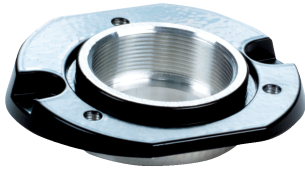

Scheimpflug adapter

SICK
Sensor Intelligence.

Ordering information

Type	Part no.
Scheimpflug adapter	2096174

Other models and accessories → www.sick.com/

Detailed technical data

Technical specifications

Accessory group	Lenses and accessories
Description	C-mount adaptor, 9.0 degree, angled, for optical focus along the laser plane