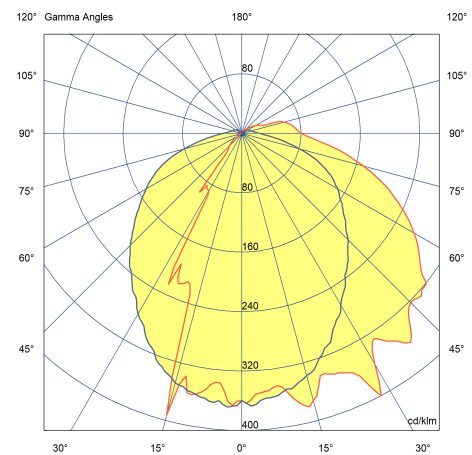

Order Code: WAL002

Photometric Data	
Lumens	3120
Colour Rendering Index (CRI)	80-89
LPW (lm/W)	120
Colour Temperature (K)	3000 - 5000
SDCM	<5
Light Distribution	Symmetric/asymmetric
Lens / Reflector	Refractor Lens

Life Data	
Rated Life @ 25°C (Hrs)	50000
Rated Life L90/B50 @ 25°C	50000

Electrical Data	
Input (W)	26
Input (V)±10%	120 - 270
Voltage Type	AC
Input Current (A)	0.13
Power Factor	0.9
THD (%)	<10
No. Per C16 Breaker	84
Energy Efficiency Class (EEC)	A++, A+, A (LED)
Electrical Class	I
Short Circuit Protection	Yes
Thermal Overload Protection	Yes
Wiring X-sec (mm²)	1.5
Non-dimmable	Yes
LED Nominal Current (mA)	410 - 410

Physical Data	
Degree of Protection (IP)	IP65
Housing Colour	Black
Housing Material	Aluminium
Length (mm)	218
Width (mm)	147
Height/Depth (mm)	78
Weight (kg)	0.9
Warranty (year)	5
Case Material	Aluminium
Suitable for wall mounting	Yes
Suitable for surface mounting	Yes
Lamp Type	LED Not Exchangeable
Cover Material	Structured Plastic
Impact Strength	IK07