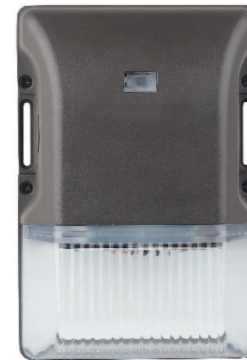

50,000
HOURS

5
YEARS'
WARRANTY

NEXT DAY
DELIVERY

EXTERIOR RANGE

VENTURE
LIGHTING

OUTDOOR
PROTECTION

AVAILABLE IN
15W AND 26W

New for 2020! The Walney Wallpack is a **robust die-cast aluminium wallpack** featuring an **in-built photocell**. **Designed with low glare asymmetric light output, this sleek and discrete design is perfect for perimeter and walkway lighting.** Available in **15W and 26W outputs** for impressive **energy savings and long life.**

The 26W model is colour switchable between 3000K, 4000K and 5000K.

WALNEY WALLPACK

Order Code: WAL002

Photometric Data	
Lumens	3120
Colour Rendering Index (CRI)	80-89
LPW (lm/W)	120
Colour Temperature (K)	3000 - 5000
SDCM	<5
Light Distribution	Symmetric/asymmetric
Lens / Reflector	Refractor Lens

Physical Data	
Degree of Protection (IP)	IP65
Housing Colour	Black
Housing Material	Aluminium
Length (mm)	218
Width (mm)	147
Height/Depth (mm)	78
Weight (kg)	0.9
Warranty (year)	5
Case Material	Aluminium
Suitable for wall mounting	Yes
Suitable for surface mounting	Yes
Lamp Type	LED Not Exchangeable
Cover Material	Structured Plastic
Impact Strength	IK07