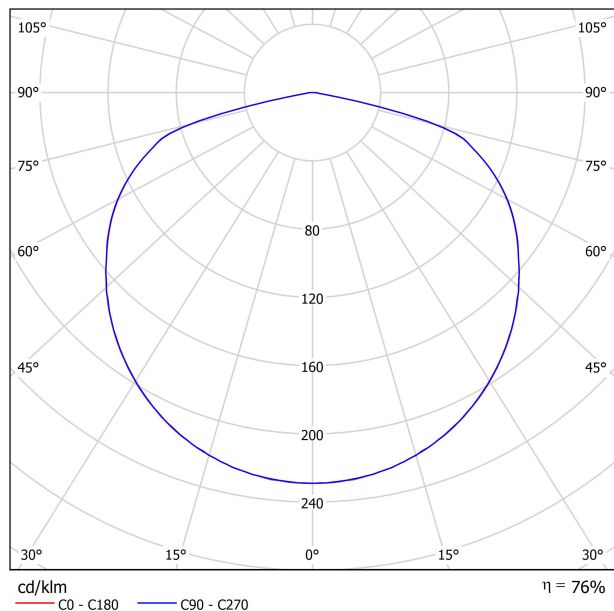

DIAGRAMME POLAIRE

DIAGRAMME CONIQUE

1.0	4.60 4.58	E(0°) 163 E(C90) 66.5° 5 E(C0) 66.4° 5
2.0	9.20 9.16	E(0°) 41 E(C90) 66.5° 1 E(C0) 66.4° 1
3.0	13.80 13.73	E(0°) 18 E(C90) 66.5° 1 E(C0) 66.4° 1
4.0	18.40 18.31	E(0°) 10 E(C90) 66.5° 0 E(C0) 66.4° 0
5.0	23.00 22.89	E(0°) 7 E(C90) 66.5° 0 E(C0) 66.4° 0

Distance [m] Cone Diameter [m] Illuminance [lx]

— C0 - C180 (Half-value Angle: 132.8°)
— C90 - C270 (Half-value Angle: 133.0°)

PRODUCT	
Model	Cord Accessory
Reference	0223-00-00 N
Colour	N ■ RAL9005
Category	Accessories