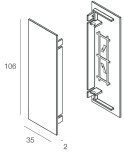

RECTA

111419.01

novalux
ITALIAN LIGHTING DESIGN SINCE 1948

COMPLETION ACCESSORIES

RECTA: COPPIA TESTATE BI

111428.01