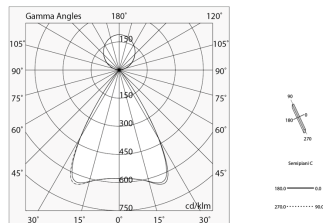

## Features

Use: Indoor  
Type of installation: SUSPENDED  
Emission: DIRECT/INDIRECT  
Optics: MICRO OPTICS  
Colour: WHITE  
Dimming: PUSH  
Emergency: NO  
L: 1428mm  
A: 53mm  
H: 92mm  
Made in: ITALY  
Warranty: 5 years  
Weight: 5kg