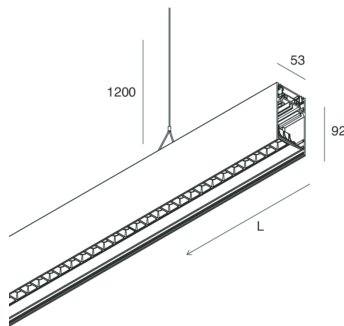

## Features

Use: Indoor  
Type of installation: SUSPENDED  
Emission: DIRECT/INDIRECT  
Optics: MICRO OPTICS  
Colour: WHITE  
Dimming: PUSH  
Emergency: NO  
L: 1428mm  
A: 53mm  
H: 92mm  
Made in: ITALY  
Warranty: 5 years  
Weight: 5kg