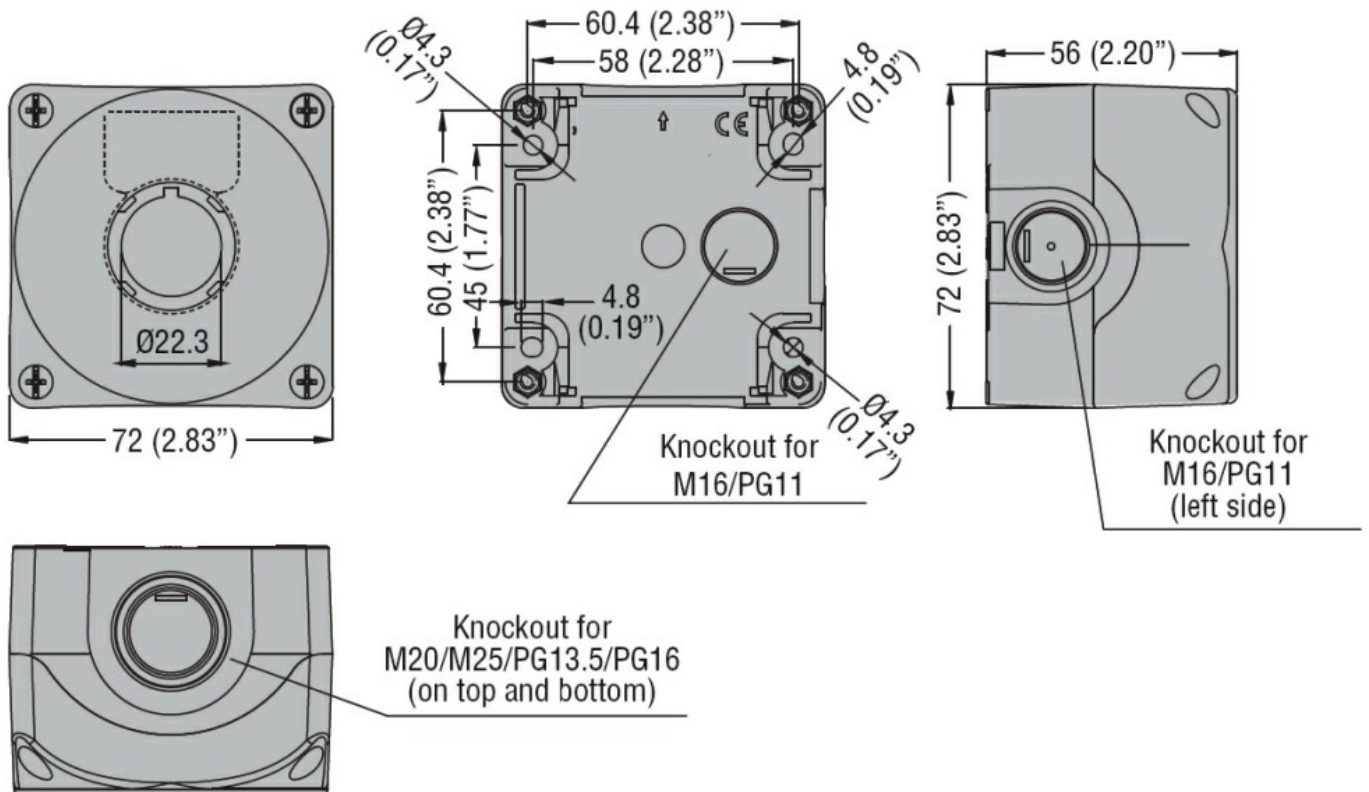

Dimensions