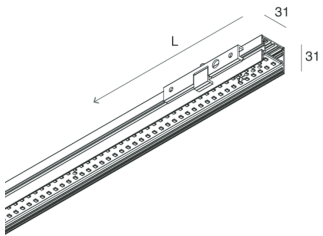

P-30 PCB

105834.21

novalux
ITALIAN LIGHTING DESIGN SINCE 1948

Features

Use: Indoor
Type of installation: WALL
Emission: DIRECT
Optics: OPAL
Colour: CAPPUCCINO
Dimming: ON/OFF
Emergency: NO
L: 2400mm
A: 31mm
H: 31mm
Made in: ITALY
Warranty: 5 years
Weight: 2.4kg