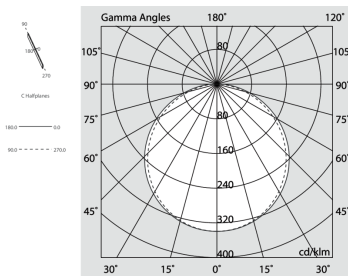

P-30 PCB

105834.21

novalux
ITALIAN LIGHTING DESIGN SINCE 1948

Features

Use: Indoor
Type of installation: WALL
Emission: DIRECT
Optics: OPAL
Colour: CAPPUCCINO
Dimming: ON/OFF
Emergency: NO
L: 2400mm
A: 31mm
H: 31mm
Made in: ITALY
Warranty: 5 years
Weight: 2.4kg