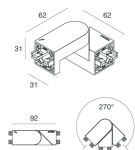

P-30: COVER ANGOLO L CAPP

103329.21

P-30: TESTATE PLAF/SOSP/PAR/SPOT CAPP

103361.21

P-30: SNODO 3P PER PCB/STRIP CAPP

105853.21

Novalux S.r.l. via Marzabotto, 2 40050 Funo di Argelato (BO) Italy
Tel: +39 051 860558 · Fax +39 051 6647859 · Mail: info@novalux.it · VAT number 00536541204 · novalux.com
Company subject to the management and coordination by SLV GmbH

This technical data sheet is owned by Novalux S.r.l., all rights reserved. Novalux S.r.l. reserves the right to make changes without prior notice.

P-30 PCB

105834.21

P-30: SNODO NO CAVI CAPP

105854.21