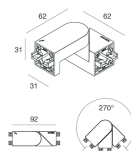

SCREENS

P-30: DIFF. OPALE PER L2400

103314.99

P-30: DIFF. OPALE L=6500

103315.99

COMPLETION ACCESSORIES

P-30: ANGOLO L PLAFONE-SOSP-PARETE CAPP

103327.21

P-30: COVER ANGOLO L CAPP

103329.21

P-30: TESTATE PLAF/SOSP/PAR/SPOT CAPP

103361.21

P-30: SNODO 3P PER PCB/STRIP CAPP

105853.21

Novalux S.r.l. via Marzabotto, 2 40050 Funo di Argelato (BO) Italy
Tel: +39 051 860558 · Fax +39 051 6647859 · Mail: info@novalux.it · VAT number 00536541204 · novalux.com
Company subject to the management and coordination by SLV GmbH