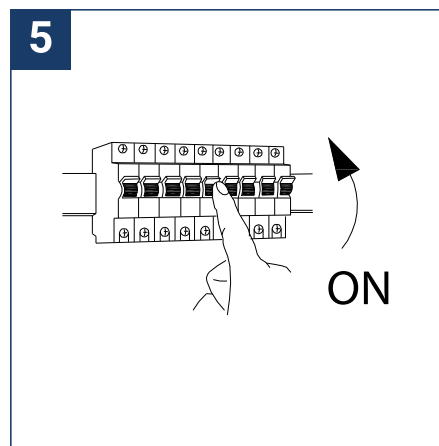

Ref : 100161-100162-100163-100164-100352-100353

<https://www.miidex.com/283-connecteurs-etanches-et-boites-de-derivation>

FR
Cet appareil et ses accessoires se recyclent

À DÉPOSER EN MAGASIN

À DÉPOSER EN DÉCHÈTERIE

OU