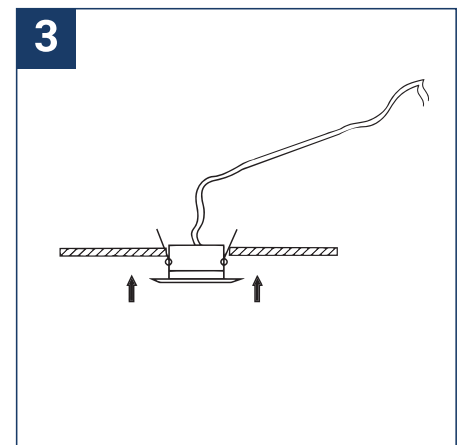

Ref : 100161-100162-100163-100164-100352-100353

<https://www.miidex.com/283-connecteurs-etanches-et-boites-de-derivation>

FR
Cet appareil et ses accessoires se recyclent

À DÉPOSER EN MAGASIN

À DÉPOSER EN DÉCHÈTERIE

OU