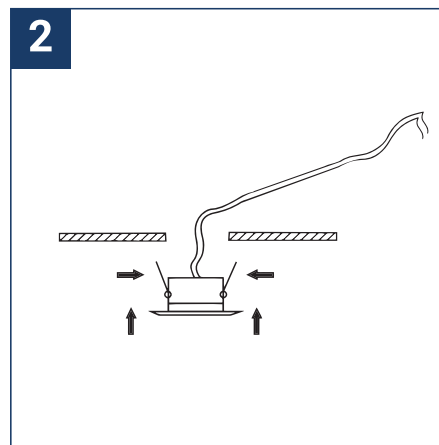

Ref : 100161-100162-100163-100164-100352-100353

<https://www.miidex.com/283-connecteurs-etanches-et-boites-de-derivation>

FR
Cet appareil et ses accessoires se recyclent

À DÉPOSER EN MAGASIN

À DÉPOSER EN DÉCHÈTERIE

OU