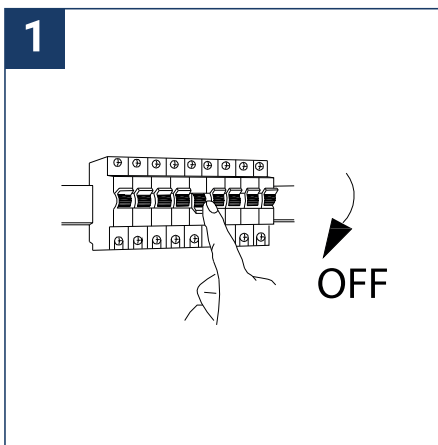

Ref : 100161-100162-100163-100164-100352-100353

<https://www.miidex.com/283-connecteurs-etanches-et-boites-de-derivation>

FR
Cet appareil et ses accessoires se recyclent

À DÉPOSER EN MAGASIN

À DÉPOSER EN DÉCHÈTERIE

OU