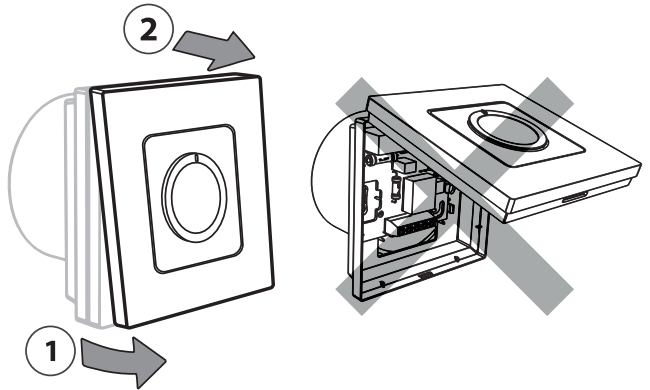

7.

8.

9.

10.

❄ = 5°C

13658 000 00 Manual Installation WRT Dial 230 F86 OW

ENGINEERING  
TOMORROW

Installation & User Guide

# Danfoss *Icon*™ Dial Room Thermostat

VICUY10F/088N3653

[www.icon.danfoss.com](http://www.icon.danfoss.com)