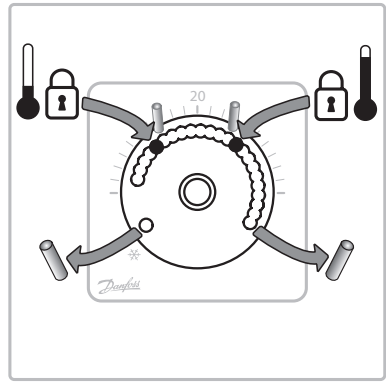

7.

8.

9.

10.

❄ = 5°C

13658 000 00 Manual Installation WRT Dial 230 F86 OW

ENGINEERING  
TOMORROW

Installation & User Guide