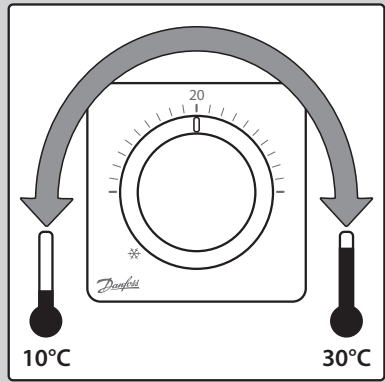

7.

8.

9.

10.

❄ = 5°C

13658 000 00 Manual Installation WRT Dial 230 F86 OW

ENGINEERING  
TOMORROW

Installation & User Guide