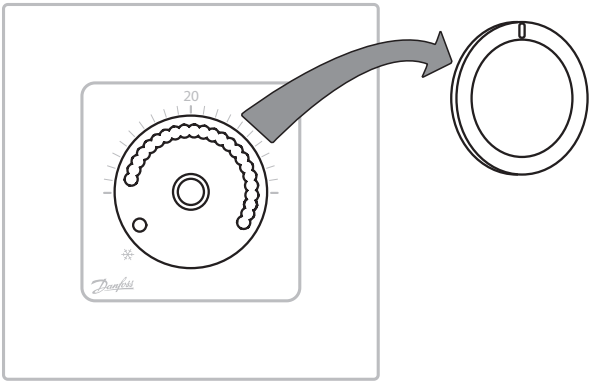

7.

8.

9.

10.

❄ = 5°C

13658 000 00 Manual Installation WRT Dial 230 F86 OW

ENGINEERING  
TOMORROW

Installation & User Guide