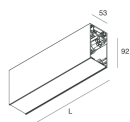

HERO B: MOD.CIECO 1400 BIA

1087A7.01