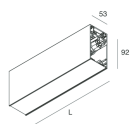

HERO B: MOD.CIECO 1680 BIA

1087A8.01