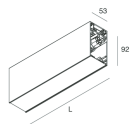

HERO B

1087C7.01

novalux
ITALIAN LIGHTING DESIGN SINCE 1948

COMPLETION ACCESSORIES

HERO B: MOD.CIECO 250 BIA

1087A3.01