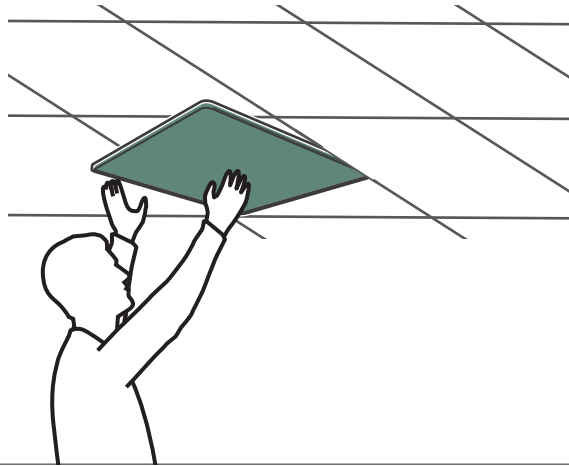

### VPC Visible Profile Ceiling

Ensure that the VPC is compatible with the weight and dimensions of the luminaire.

Use adapter frame for ceilings with deviating dimensions.

A

Always use gloves when installing luminaire.

- The luminaire shall be installed by a qualified electrician and wired in accordance with the latest IEE electrical regulations or the national requirements.
- The light source and/or the external flexible cable contained in this luminaire shall only be replaced by the manufacturer or his service agent or a similar qualified person.
- During installation or maintaining the luminaire please use gloves to avoid spots on the cover.
- To remove dust and spots use the following:
  - Dust: use micro fiber cloths only
  - Fingerprints, etc.: use a cleaner for synthetic materials with antistatic properties.
- External control gear shall provide at least double or reinforced insulation between LV supply and output.
- The product is IPX0 & as such is not protected against water ingress & as such we strongly recommend that the environment in which the luminaire is to be installed is suitably checked.
- If the above advice is not taken and the luminaires are subject to water ingress, Signify cannot guarantee safe failure & product warranty will become void.