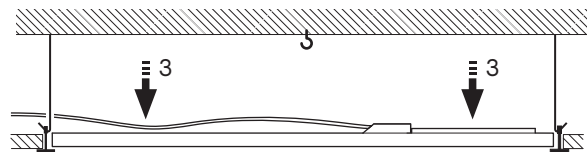

## Daylight W60L60 panel

Driver in separate box

	Power	Current	Voltage	Dimensions* LxWxH	EU Energy class of the light source	
Daylight W60L60 panel	32 W	max. 2x 0.37 A	max. 60 V	595x595x36.5 mm 23.4x23.4x1.44 in	C	5 kg (including driver) 11 lb (including driver)

### VPC Visible Profile Ceiling

Ensure that the VPC is compatible with the weight and dimensions of the luminaire.

Use adapter frame for ceilings with deviating dimensions.

A

Always use gloves when installing luminaire.