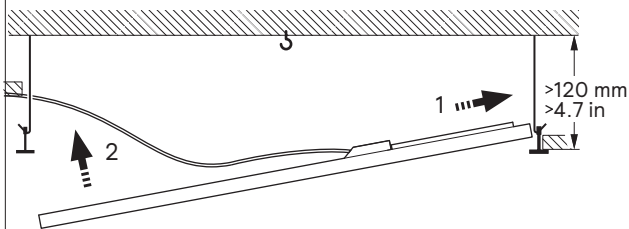

## Daylight W60L60 panel

Driver in separate box

	Power	Current	Voltage	Dimensions* LxWxH	EU Energy class of the light source	
Daylight W60L60 panel	32 W	max. 2x 0.37 A	max. 60 V	595x595x36.5 mm 23.4x23.4x1.44 in	C	5 kg (including driver) 11 lb (including driver)

### VPC Visible Profile Ceiling

Ensure that the VPC is compatible with the weight and dimensions of the luminaire.

Use adapter frame for ceilings with deviating dimensions.

A

Always use gloves when installing luminaire.