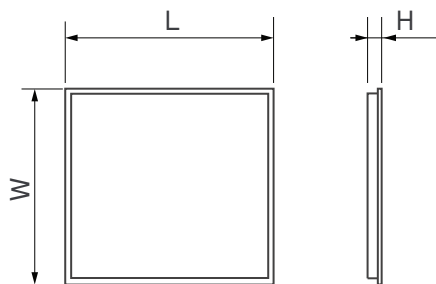

## Daylight W60L60 panel

Driver in separate box

	Power	Current	Voltage	Dimensions* LxWxH	EU Energy class of the light source	
Daylight W60L60 panel	32 W	max. 2x 0.37 A	max. 60 V	595x595x36.5 mm 23.4x23.4x1.44 in	C	5 kg (including driver) 11 lb (including driver)

### VPC Visible Profile Ceiling

Ensure that the VPC is compatible with the weight and dimensions of the luminaire.

Use adapter frame for ceilings with deviating dimensions.

A

Always use gloves when installing luminaire.