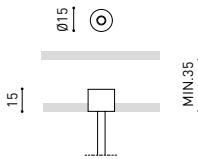

*For power supply inside the track

WIRE TRIMLESS ACCESSORIES

FEED
MAINS TRIMLESS*  NO DIM
A023-00-01- | W | N |
MAINS THICK TRIMLESS*  DIM
A023-00-02- | W | N |

FASTENING
STEEL CABLE TRIMLESS*
A023-00-05- | W | N |