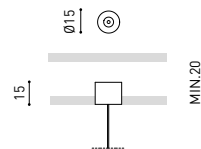

*For power supply inside the track

WIRE TRIMLESS ACCESSORIES

FEED
MAINS TRIMLESS*  NO DIM
A023-00-01- | W | N |
MAINS THICK TRIMLESS*  DIM
A023-00-02- | W | N |

FASTENING
STEEL CABLE TRIMLESS*
A023-00-05- | W | N |