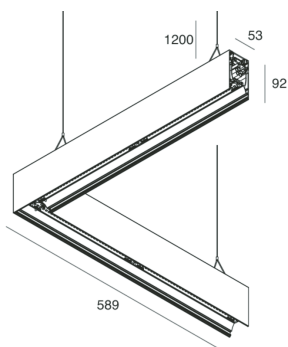

HERO B

108795.01H

novalux
ITALIAN LIGHTING DESIGN SINCE 1948

Features

Use: Indoor
Type of installation: SUSPENDED
Emission: DIRECT/INDIRECT
Colour: WHITE
Dimming: PUSH
Emergency: NO
L: 589x589mm
A: 53mm
H: 92mm
Made in: ITALY
Warranty: 5 years
Weight: 3.3kg