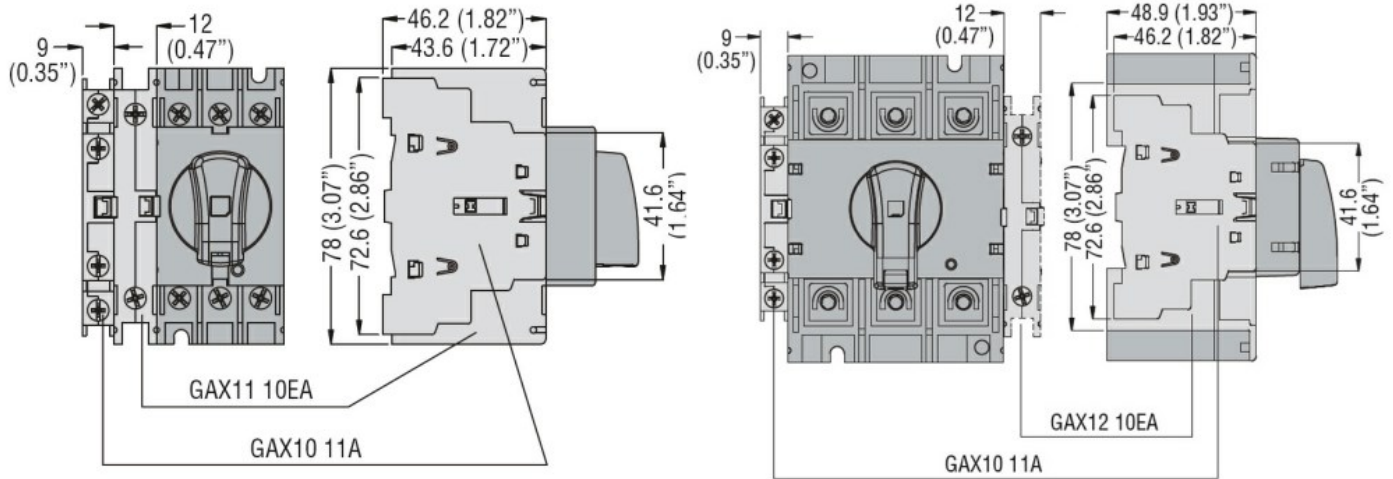

Dimensions

Wiring diagrams

Auxiliary contacts
GAX10...

Certifications and compliance

Compliance

CSA C22.2

IEC/EN 60947-1

IEC/EN 60947-3

IEC/EN 60947-5-1

UL508

UL98

Certifications

CCC

CSA C22.2 n°14

cULus according to UL508

EAC