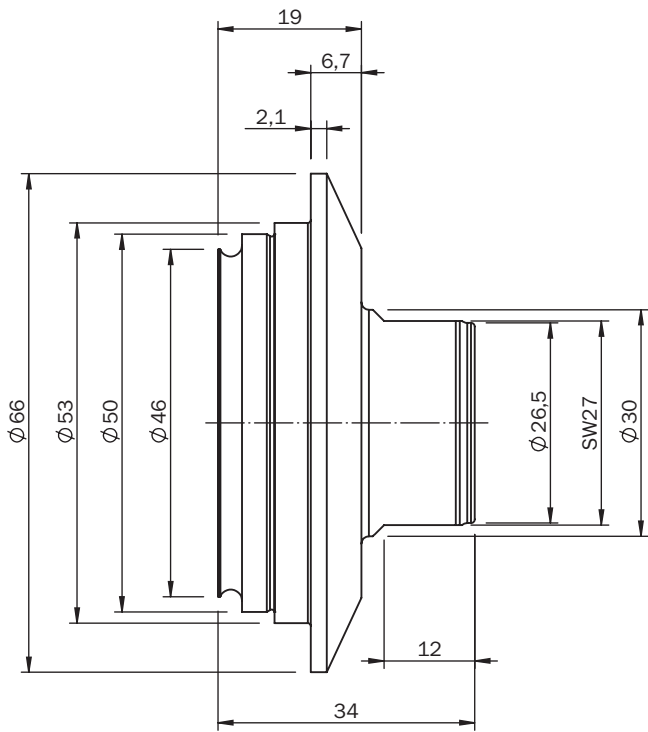

BEF-HA-VARTYF-LFC1

SICK
Sensor Intelligence.

Ordering information

Type	Part no.
BEF-HA-VARTYF-LFC1	2114765

Other models and accessories → www.sick.com/

Detailed technical data

Technical specifications

Accessory group	Flanges
Accessory family	Flange plates
Description	Varivent form F, DN25 (1"), D = 50 / 1.4435 (Ra < 0.76 µm)

Dimensional drawing (Dimensions in mm (inch))

SICK AT A GLANCE

SICK is one of the leading manufacturers of intelligent sensors and sensor solutions for industrial applications. A unique range of products and services creates the perfect basis for controlling processes securely and efficiently, protecting individuals from accidents and preventing damage to the environment.