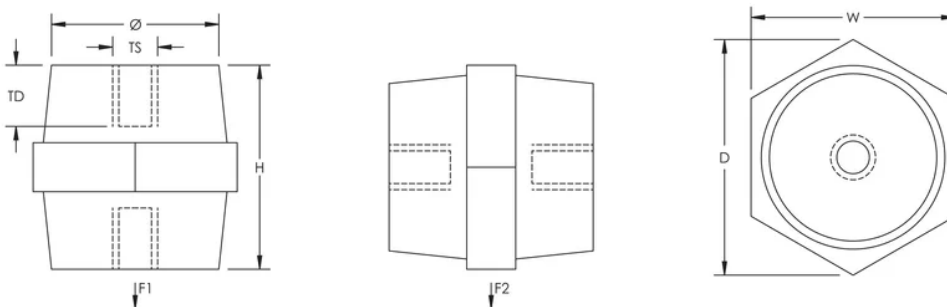

Dielectric Strength, IEC 61439,1: 3500 VAC à 1-min

Dielectric Strength, UL: 1500

Insulation Voltage: 1000; 1500

Height: 25-mm

Hex Width: 19-mm

Depth: 20-mm

Thread Size: M5

Thread Depth: 6-mm

Diameter: 18-mm

Static Load 1: 3000 N

Static Load 2: 1600 N

Unit Weight: 0,02-kg

ADDITIONAL PRODUCT DETAILS

Les distances d'amorçage et la distance minimale doivent être conformes à la norme d'application concernée.

DIAGRAMS

AVERTISSEMENT

Les produits nVent doivent être installés et utilisés conformément aux consignes figurant dans les fiches d'instructions et les documents de formation des produits nVent. Les fiches d'instructions sont disponibles à l'adresse suivante: www.nvent.com et auprès de votre représentant du service client nVent. Une mauvaise installation, une utilisation incorrecte, une application erronée ou toute autre forme de non-respect scrupuleux des instructions et avertissements de nVent peuvent entraîner un dysfonctionnement du produit, des dommages matériels, des lésions corporelles graves et le décès et/ou annuler votre garantie.