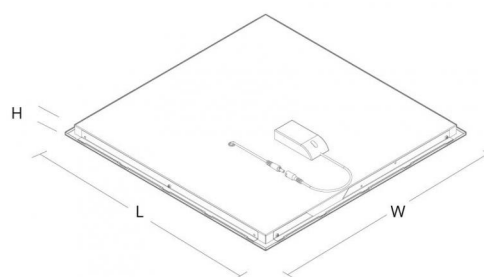

Molior Driver 1 Line / 1 Corner

Codes-articles:
EAN:

8246 093161
5703821174992

Source lumineuse

Version: 1 Line / 1 Corner
Wattage: 32W
System wattage: 34.0W
Tension: 230V
Light distribution: Directe

Contrôle/Dimming

Montage/Connexion

Montage: , Indoor

Dimensions (mm)

Poids (brutto/netto): 0.8 / 0.6

5 7 0 3 8 2 1 1 7 4 9 9 2