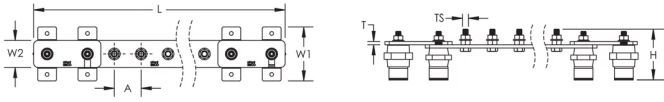

Unit Weight: 6,94-kg

ADDITIONAL PRODUCT DETAILS

Tinned finish is 8 microns according to ASTM B545 Service Class "C" for corrosive environments.

DIAGRAMS

AVERTISSEMENT

Les produits nVent doivent être installés et utilisés conformément aux consignes figurant dans les fiches d'instructions et les documents de formation des produits nVent. Les fiches d'instructions sont disponibles à l'adresse suivante: www.nvent.com et auprès de votre représentant du service client nVent. Une mauvaise installation, une utilisation incorrecte, une application erronée ou toute autre forme de non-respect scrupuleux des instructions et avertissements de nVent peuvent entraîner un dysfonctionnement du produit, des dommages matériels, des lésions corporelles graves et le décès et/ou annuler votre garantie.

Amérique du Nord

+1.800.753.9221

Option 1 – Customer Care

Option 2 – Technical Support

Europe

Netherlands:

+31 800-0200135

France:

+33 800 901 793

Europe

Germany:

800 1890272

Other Countries:

+31 13 5835404