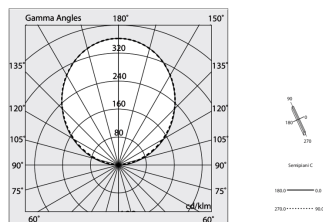

HERO B

1087C1.01H

novalux
ITALIAN LIGHTING DESIGN SINCE 1948

Features

Use: Indoor
Type of installation: SUSPENDED
Emission: INDIRECT
Optics: OPAL
Colour: WHITE
Dimming: PUSH
Emergency: NO
L: 1120mm
A: 53mm
H: 92mm
Made in: ITALY
Warranty: 5 years
Weight: 4kg

Tech data

Luminaire input power: 20W
Luminaire luminous flux: 2123lm
IP: 40
Insulation class: I
Supply voltage: 220-240V 50/60Hz
SELV: Si

Source

Light source: LED
Source power: 18W
Colour temperature: 3000K
CRI: >90
Colour tolerance: 3 Step MacAdam
LED lifespan: 50000h L80 B20