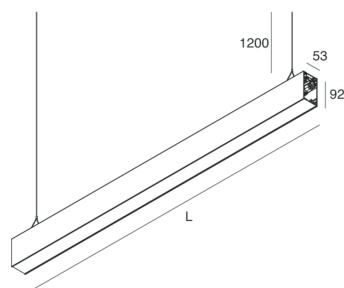

HERO B

1087C1.01H

novalux
ITALIAN LIGHTING DESIGN SINCE 1948

Features

Use: Indoor
Type of installation: SUSPENDED
Emission: INDIRECT
Optics: OPAL
Colour: WHITE
Dimming: PUSH
Emergency: NO
L: 1120mm
A: 53mm
H: 92mm
Made in: ITALY
Warranty: 5 years
Weight: 4kg

Tech data

Luminaire input power: 20W
Luminaire luminous flux: 2123lm
IP: 40
Insulation class: I
Supply voltage: 220-240V 50/60Hz
SELV: Si

Source

Light source: LED
Source power: 18W
Colour temperature: 3000K
CRI: >90
Colour tolerance: 3 Step MacAdam
LED lifespan: 50000h L80 B20