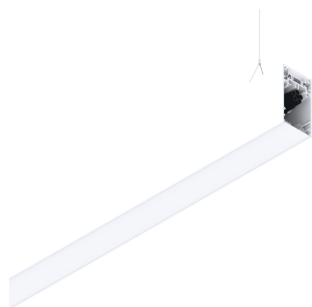

HERO B

1087C1.01H

novalux
ITALIAN LIGHTING DESIGN SINCE 1948

Features

Use: Indoor
Type of installation: SUSPENDED
Emission: INDIRECT
Optics: OPAL
Colour: WHITE
Dimming: PUSH
Emergency: NO
L: 1120mm
A: 53mm
H: 92mm
Made in: ITALY
Warranty: 5 years
Weight: 4kg

Tech data

Luminaire input power: 20W
Luminaire luminous flux: 2123lm
IP: 40
Insulation class: I
Supply voltage: 220-240V 50/60Hz
SELV: Si

Source

Light source: LED
Source power: 18W
Colour temperature: 3000K
CRI: >90
Colour tolerance: 3 Step MacAdam
LED lifespan: 50000h L80 B20