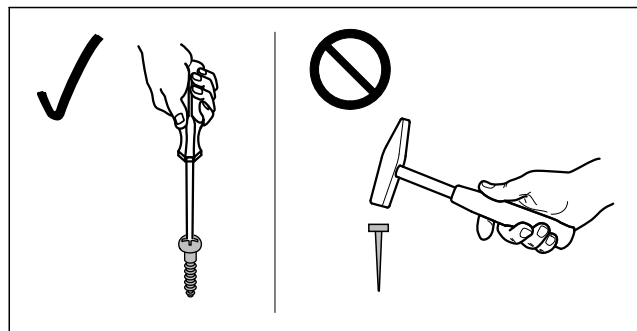

# SLOTLIGHT infinity Concrete recessing kit

Anleitung  
Gebrauch  
Montage

instruction  
for use  
for mounting

**i**  
**OPTION:  
custom length  
(page 6)**

1

1a

1b

2