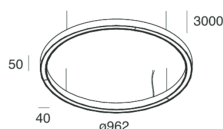

HALOS B

107120.22

novalux
ITALIAN LIGHTING DESIGN SINCE 1948

Features

Use: Indoor
Type of installation: SUSPENDED
Emission: DIRECT/INDIRECT
Optics: OPAL
Colour: GOLD
Dimming: WITH ACCESSORY
Emergency: NO
L: Ø962mm
A: 40mm
H: 50mm
Made in: ITALY
Warranty: 5 years
Weight: 6.9kg

Tech data

Luminaire input power: 141.5W
Luminaire luminous flux: 11239lm
Direct luminous flux: 4373lm
Indirect luminous flux: 6866lm
IP: 40
Insulation class: III
Supply voltage: MAX 1.8A
UGR: <19
IK: 3
SELV: Si