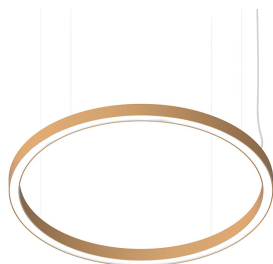

HALOS B

107120.22

novalux
ITALIAN LIGHTING DESIGN SINCE 1948

Features

Use: Indoor
Type of installation: SUSPENDED
Emission: DIRECT/INDIRECT
Optics: OPAL
Colour: GOLD
Dimming: WITH ACCESSORY
Emergency: NO
L: Ø962mm
A: 40mm
H: 50mm
Made in: ITALY
Warranty: 5 years
Weight: 6.9kg