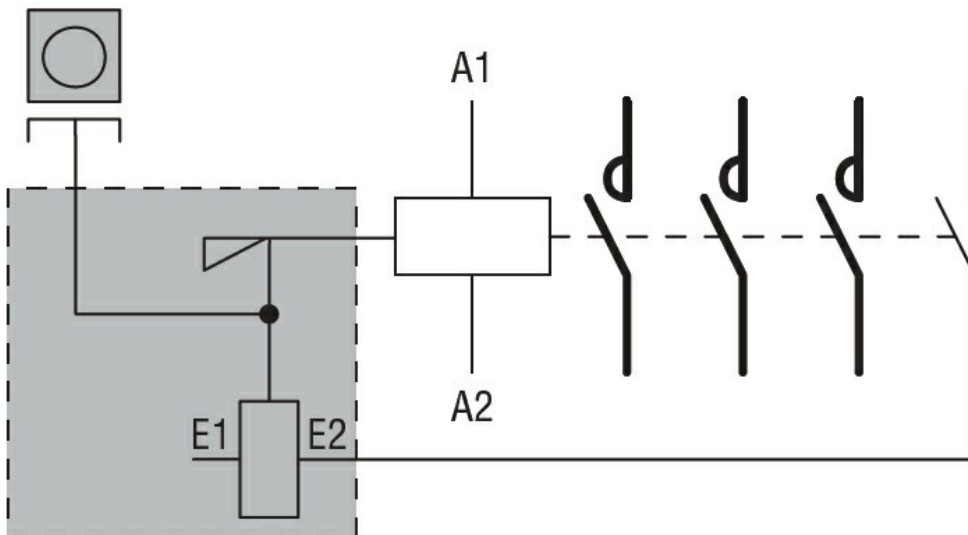

Dimensions

Wiring diagrams

Certifications and compliance

Compliance

CSA C22.2 n° 60947-1
IEC/EN 60947-1
UL 60947-1

Certificates

CSA
cURus
EAC

ETIM classification

ETIM 8.0

EC002498 -
Accessories/spare
parts for low-
voltage switch
technology